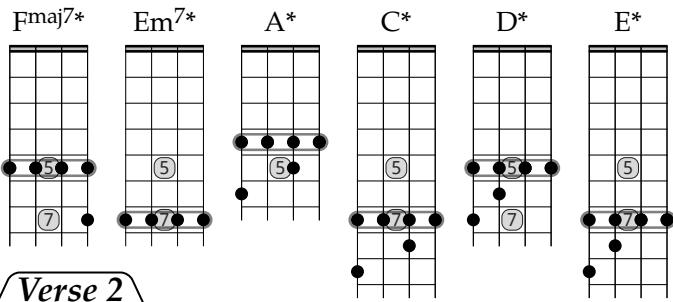

Space Oddity - David Bowie

Intro x 2

Fmaj7*
Em*

A	7	7	7	7	7	7	7	7	7	7	7	7	7	7	7
E	5	5	5	5	5	7	7	7	7	7	7	7	7	7	7
C	5	5	5	5	7	7	7	7	7	7	7	7	7	7	7
G	5					0									

Pre-Verse

C Em
 Ground Control to Major Tom,
 C Em
 Ground Control to Major Tom,
 Am Am7 D7
 Take your protein pills and put your helmet on.
 C Em
 Ground Control to Major Tom,
 C Em
 Commencing countdown engines on,
 Am Am7 D7
 Check ignition and may God's love be with you.

Solo: 7 beats ascending D7 sliding up to Ab7, knock twice

Verse 1

C E7 F F*
 This is Ground Control to Major Tom... You've really made the grade
Fm C F*
 And the papers want to know whose shirt you wear
Fm C F*
 Now its time to leave the capsule if you dare.
 C E7 F F*
 This is Major Tom to Ground Control, I'm stepping through the door
Fm C F*
 And I'm floating in a most peculiar way
Fm C F*
 And the stars look very different today
 For...

Chorus (softly)

Fmaj7 Em7 Fmaj7 Em7
here... am I sitting in a tin can... Far... above the world
Bb Am G F
Planet Earth is blue, and there's nothing I can do

Instrumental - LOUD

C F G A A
C F G A A

Instrumental (softly)