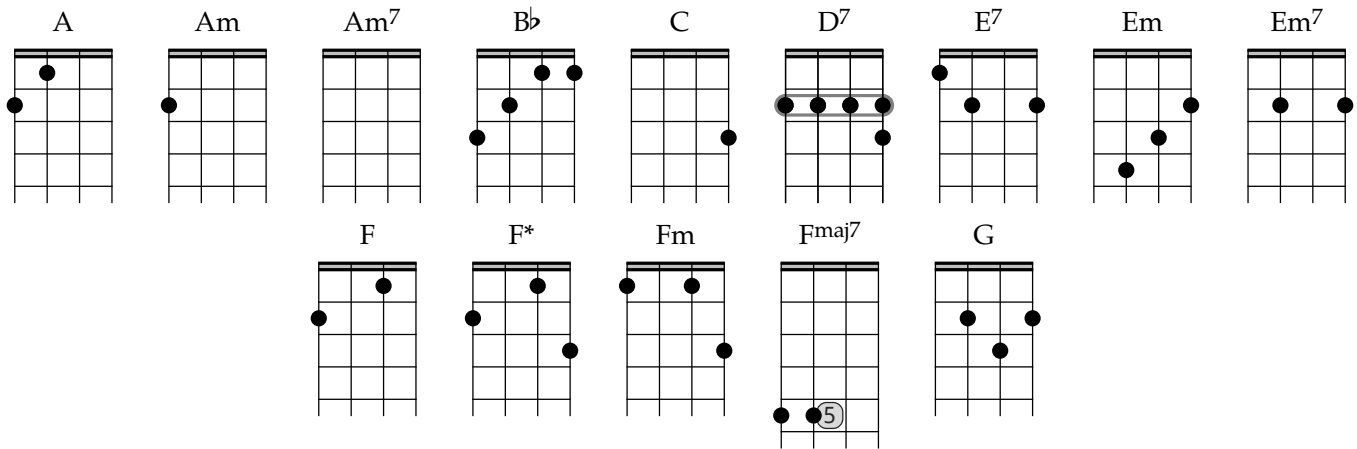

Space Oddity - David Bowie

Intro x 2

Fmaj7*
Em*

A	7	7	7	7	7	7	7	7	7	7	7	7	7	7	7
E	5	5	5	5	5	7	7	7	7	7	7	7	7	7	7
C	5	5	5	5	7	7	7	7	7	7	7	7	7	7	7
G	5					0									

Pre-Verse

C Em
 Ground Control to Major Tom,
 C Em
 Ground Control to Major Tom,
 Am Am7 D7
 Take your protein pills and put your helmet on.
 C Em
 Ground Control to Major Tom,
 C Em
 Commencing countdown engines on,
 Am Am7 D7
 Check ignition and may God's love be with you.

Solo: 7 beats ascending D7 sliding up to Ab7, knock twice

Verse 1

C E7 F F*
 This is Ground Control to Major Tom... You've really made the grade
Fm C F*
 And the papers want to know whose shirt you wear
Fm C F*
 Now its time to leave the capsule if you dare.
 C E7 F F*
 This is Major Tom to Ground Control, I'm stepping through the door
Fm C F*
 And I'm floating in a most peculiar way
Fm C F*
 And the stars look very different today
 For...

Chorus (softly)

Fmaj7 Em7 Fmaj7 Em7
here... am I sitting in a tin can... Far... above the world
Bb Am G F
Planet Earth is blue, and there's nothing I can do

Instrumental - LOUD

C F G A A
C F G A A

Instrumental (softly)

G E7 Am Am7
Ground Control to Major Tom, your circuit's dead, there's something wrong
D7/ C/ G/
Can you hear me Major Tom? Can you hear me Major Tom? Can you hear me Major Tom?
Can you...

Chorus (soft)