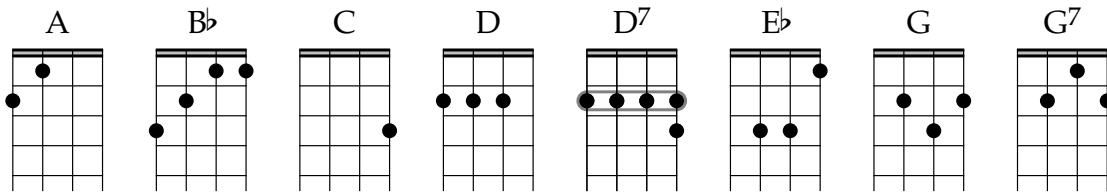

Road Movie To Berlin - They Might Be Giants

Verse 1

Bb D7
 We're in a road movie to Berlin.
G Eb
 Can't drive out the way we drove in.
D D7 Eb
 So sneak out this glass of bourbon and we'll go.

Verse 2

Bb D7
 We were once so close to Heaven.
G Eb
 Peter came out and gave us medals.
D D7 Eb
 Declaring us the nicest of the damned.

Interlude

Bb D7
 Time won't find the lost.
G G7
 It'll sweep up our skeleton bones.
Eb D Eb
 So take the wheel and I will take the pedals.

Instrumental

F/ E/ Eb/
 D Bb C A
 G G G G
 Eb/ / Eb/ / Eb/ / D/
 Eb/ / D/ Eb/ / F/ E/ Eb/ D/

F → E → Eb → D slide shapes:

Verse 3

Bb D7
 We're in a road movie to Berlin.
G Eb
 Can't drive out the way we drove in.
D D7 Eb
 So sneak out this glass of bourbon and we'll go.