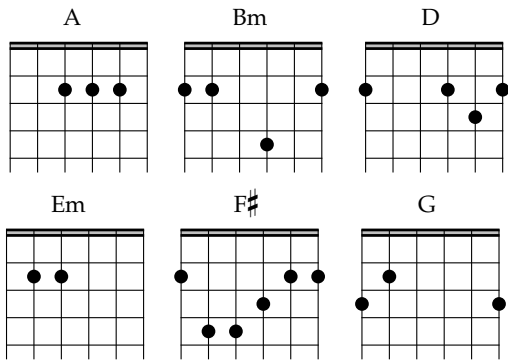

# Hovering Sombrero (Guitar test) - They Might Be Giants

Adapted and extended from [https://tabs.ultimate-guitar.com/tab/they\\_might\\_be\\_giants/hovering\\_sombrero\\_ukulele\\_1258053](https://tabs.ultimate-guitar.com/tab/they_might_be_giants/hovering_sombrero_ukulele_1258053)

## Verse 1

D G A  
 Hey hovering sombrero  
 D G A  
 Gently waving in the air above the meadow  
 D G Em  
 Softly floating in the sky outside my window  
 G Em G A  
 Hovering sombrero don't be shy  
 D G A G D G A G  
 Doo ooo oooooon't don't be shy  
 D G A G D G A G  
 Dooooooon't be terri fied

### Chorus

D G A D  
 When you take yourself for granted feel  
 D G Em A  
 Rejected and unwanted, know  
 D Em G A D Em G  
 You're never just a hat, you're never only just a hat,  
 A  
 you know