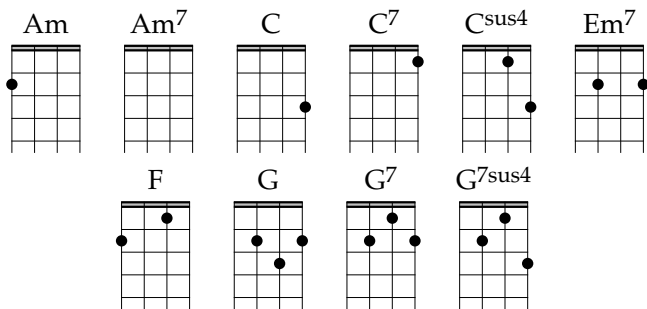

## Intro - Descending bassline

### Chorus

F G7  
I want to know, have you  
C Em7 Am Am7  
ever seen the rain?  
F G7  
I want to know, have you  
C Em7 Am Am7  
ever seen the rain  
F G7 C  
Comin down on a sunny day?  
G7sus4 C

Play C chord over descending bassline

Descending bassline

### Descending bassline tab